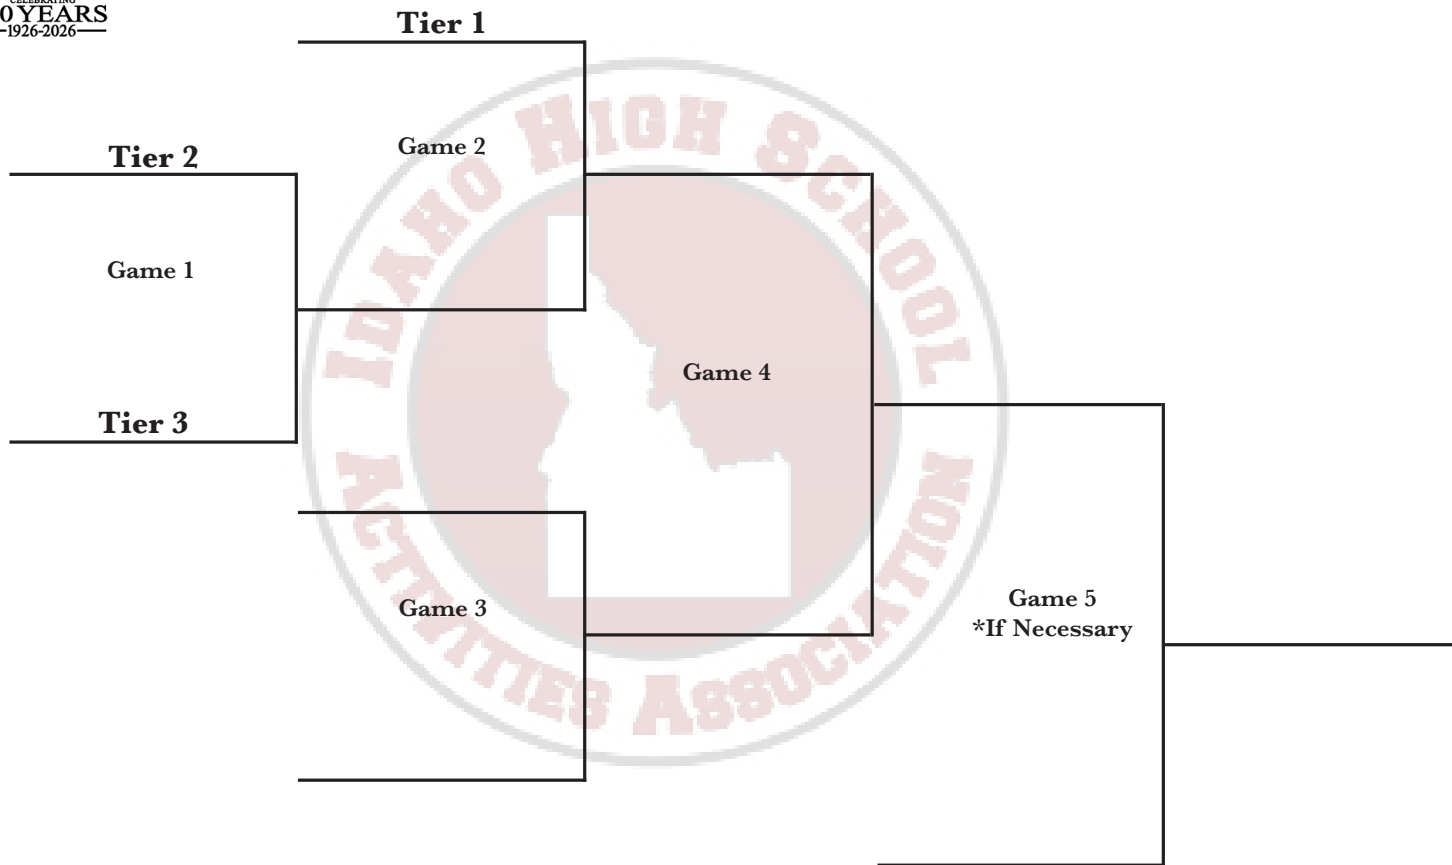

unbottled.

**3A State Regional  
North Qualifier  
Orofino High School  
Dates: TBD**

**GAME SCHEDULE**  
TBD  
ALL TIMES PACIFIC

3 Team Play-In Format  
 Double Elimination Qualifier - Winner of Play-In Advances to State Championships  
 8 teams based on representation (Rule 2) - 4 At-Large teams (highest ranked non-qualifiers)  
 District Champions Host State Regional  
 North = District 1/2 West = District 3 South = District 4/5 East = District 6  
 3 Tier System (MaxPreps) for Super Regional Seeding - Tier 1 (1-4 seeds) Tier 2 (5-8 seeds) Tier 3 (9-12 seeds)